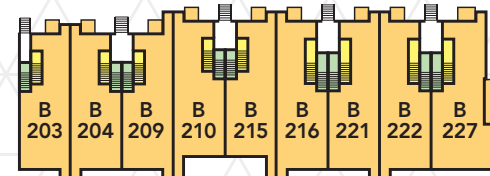

**BLOCKS A & B**  
FLOORPLATES AND CROSS SECTION

ROOFTOP

LEVEL 4

LEVEL 3

LEVEL 2

GROUND LEVEL

ROOFTOP  
LEVEL 4  
LEVEL 3  
LEVEL 2  
GROUND LEVEL

CROSS SECTION

VICTORIA PARK AVENUE

DRAYCOTT DRIVE

Illustration is an artist's impression. Furniture not included. Window size and location may vary. Number of risers may vary. All sizes and specifications are subject to change without notice. E.&O.E.

**BLOCKS C & D**  
FLOORPLATES AND CROSS SECTION

**CROSS SECTION**

Illustration is an artist's impression. Furniture not included. Window size and location may vary. Number of risers may vary. All sizes and specifications are subject to change without notice. E.&O.E.