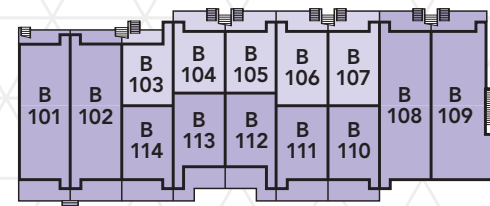

**BLOCKS A & B**  
FLOORPLATES AND CROSS SECTION

ROOFTOP

LEVEL 4

LEVEL 3

LEVEL 2

GROUND LEVEL

ROOFTOP  
LEVEL 4  
LEVEL 3  
LEVEL 2  
GROUND LEVEL

CROSS SECTION

VICTORIA PARK AVENUE

DRAYCOTT DRIVE

Illustration is an artist's impression. Furniture not included. Window size and location may vary. Number of risers may vary. All sizes and specifications are subject to change without notice. E.&O.E.

**BLOCKS C & D**  
FLOORPLATES AND CROSS SECTION

**CROSS SECTION**

Illustration is an artist's impression. Furniture not included. Window size and location may vary. Number of risers may vary. All sizes and specifications are subject to change without notice. E.&O.E.