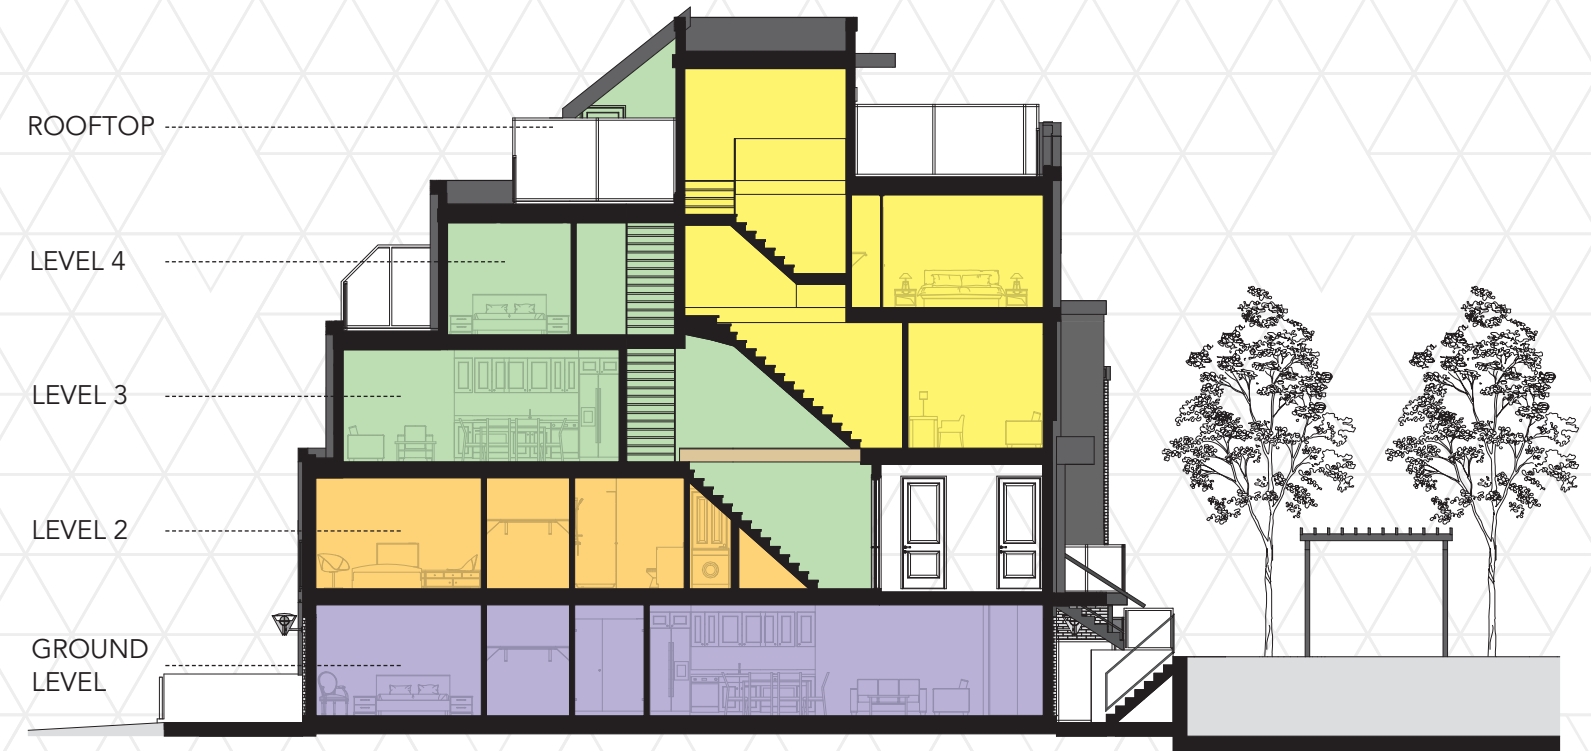

**BLOCKS A & B**  
FLOORPLATES AND CROSS SECTION

ROOFTOP

LEVEL 4

LEVEL 3

LEVEL 2

GROUND LEVEL

ROOFTOP  
LEVEL 4  
LEVEL 3  
LEVEL 2  
GROUND LEVEL

CROSS SECTION

VICTORIA PARK AVENUE

DRAYCOTT DRIVE

Illustration is an artist's impression. Furniture not included. Window size and location may vary. Number of risers may vary. All sizes and specifications are subject to change without notice. E.&O.E.

**BLOCKS C & D**  
FLOORPLATES AND CROSS SECTION

**CROSS SECTION**

Illustration is an artist's impression. Furniture not included. Window size and location may vary. Number of risers may vary. All sizes and specifications are subject to change without notice. E.&O.E.