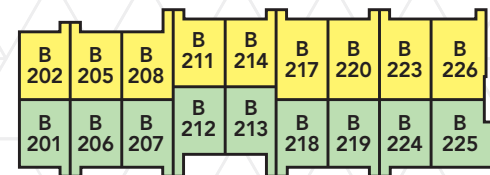

**BLOCKS A & B**  
FLOORPLATES AND CROSS SECTION

ROOFTOP

LEVEL 4

LEVEL 3

LEVEL 2

GROUND LEVEL

ROOFTOP  
LEVEL 4  
LEVEL 3  
LEVEL 2  
GROUND LEVEL

CROSS SECTION

VICTORIA PARK AVENUE

DRAYCOTT DRIVE

Illustration is an artist's impression. Furniture not included. Window size and location may vary. Number of risers may vary. All sizes and specifications are subject to change without notice. E.&O.E.

**BLOCKS C & D**  
FLOORPLATES AND CROSS SECTION

**CROSS SECTION**

Illustration is an artist's impression. Furniture not included. Window size and location may vary. Number of risers may vary. All sizes and specifications are subject to change without notice. E.&O.E.